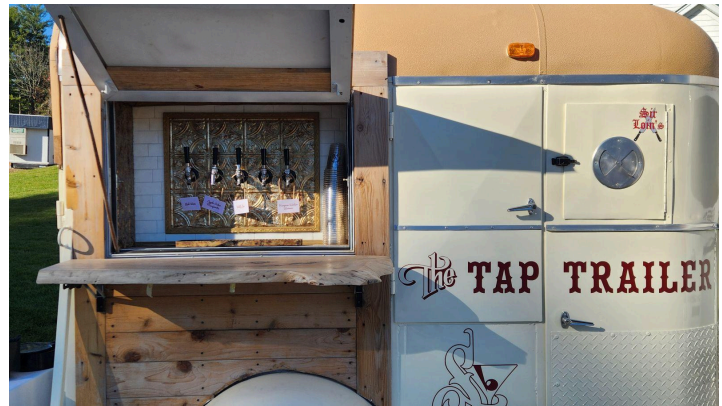

The Social Mobile Tavern Bar Packages

All events have a 3 hour minimum. 18% Service Charge added to all events. Mileage Fees may apply.

All Packages Include

- Professional TIPS Certified Bartender
- Liability Insurance
- Ice Set Up with Coolers
- Clear Disposable Drinkware, Napkins & Straws
- Mixers & Fresh Garnishes
- Chilled Self Serve Water Station
- Set Up & Break Down

Vintage Tap Van \$11.50 pp/per hour

\$1500 Minimum Beverage Spend

6 Tap Lines which can include Beer, Wine, Hard Seltzer, Signature Cocktail or Mocktail

The Social Mobile Tavern \$13.50 pp/per hour

First of its kind - Full Mobile Bar & Kitchen!

\$1750 Minimum Food & Beverage Spend

Mid-Tier Vodka, Whiskey, Rum, Gin & Tequila.

3 Types of Canned Beer & Hard Seltzer

2 Choices of Wine

Non Alcoholic Beverage Assortment

****Upgrade to top shelf for \$2pp/per hour.***

The Social Mobile Tavern Bar Packages

The Social Tap Trailer \$11.50 pp/per hour

\$1500 Minimum Beverage Spend

5 Tap Lines which can include Beer, Wine, Hard Seltzer, Sangria, Signature Cocktail or Mocktail